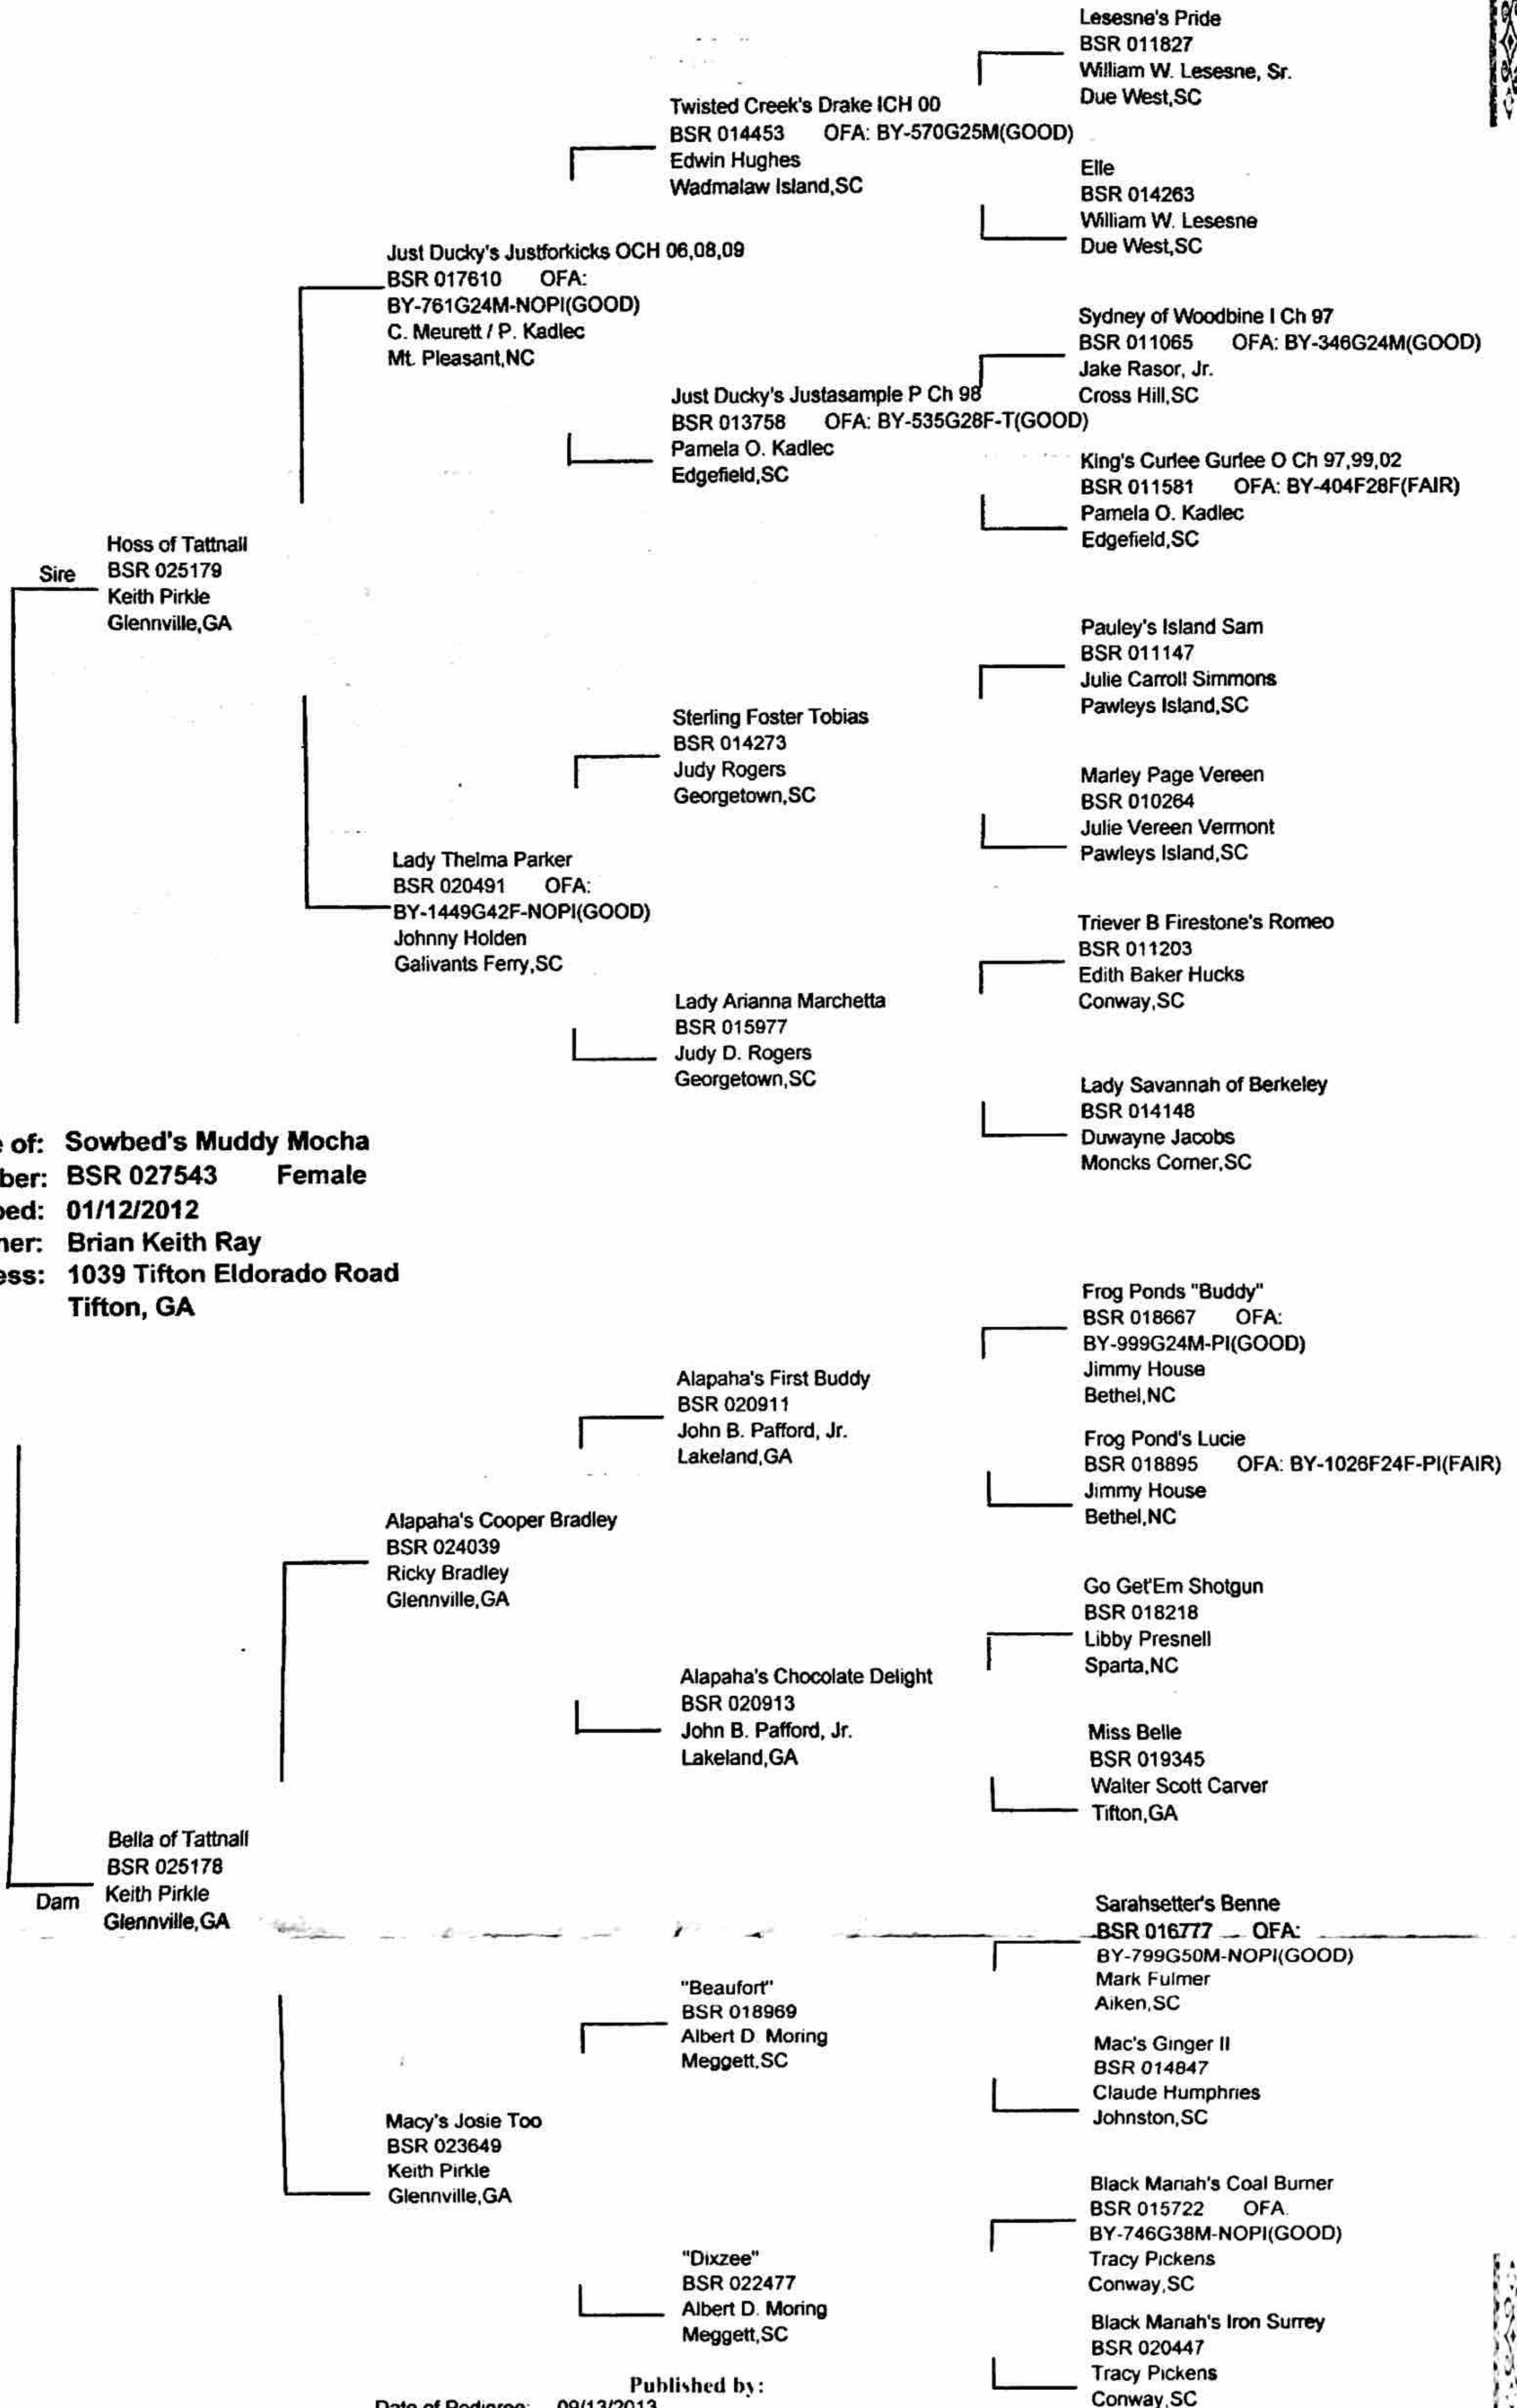

THE BOYKIN SPANIEL REGISTRY PEDIGREE CERTIFICATE

Dogs with numbers indicate pedigree and those without represent unverified historical background.

Published by:
 Date of Pedigree: 09/13/2013
The Boykin Spaniel Society*
 P. O. Box 2047
 Camden, S.C. 29020